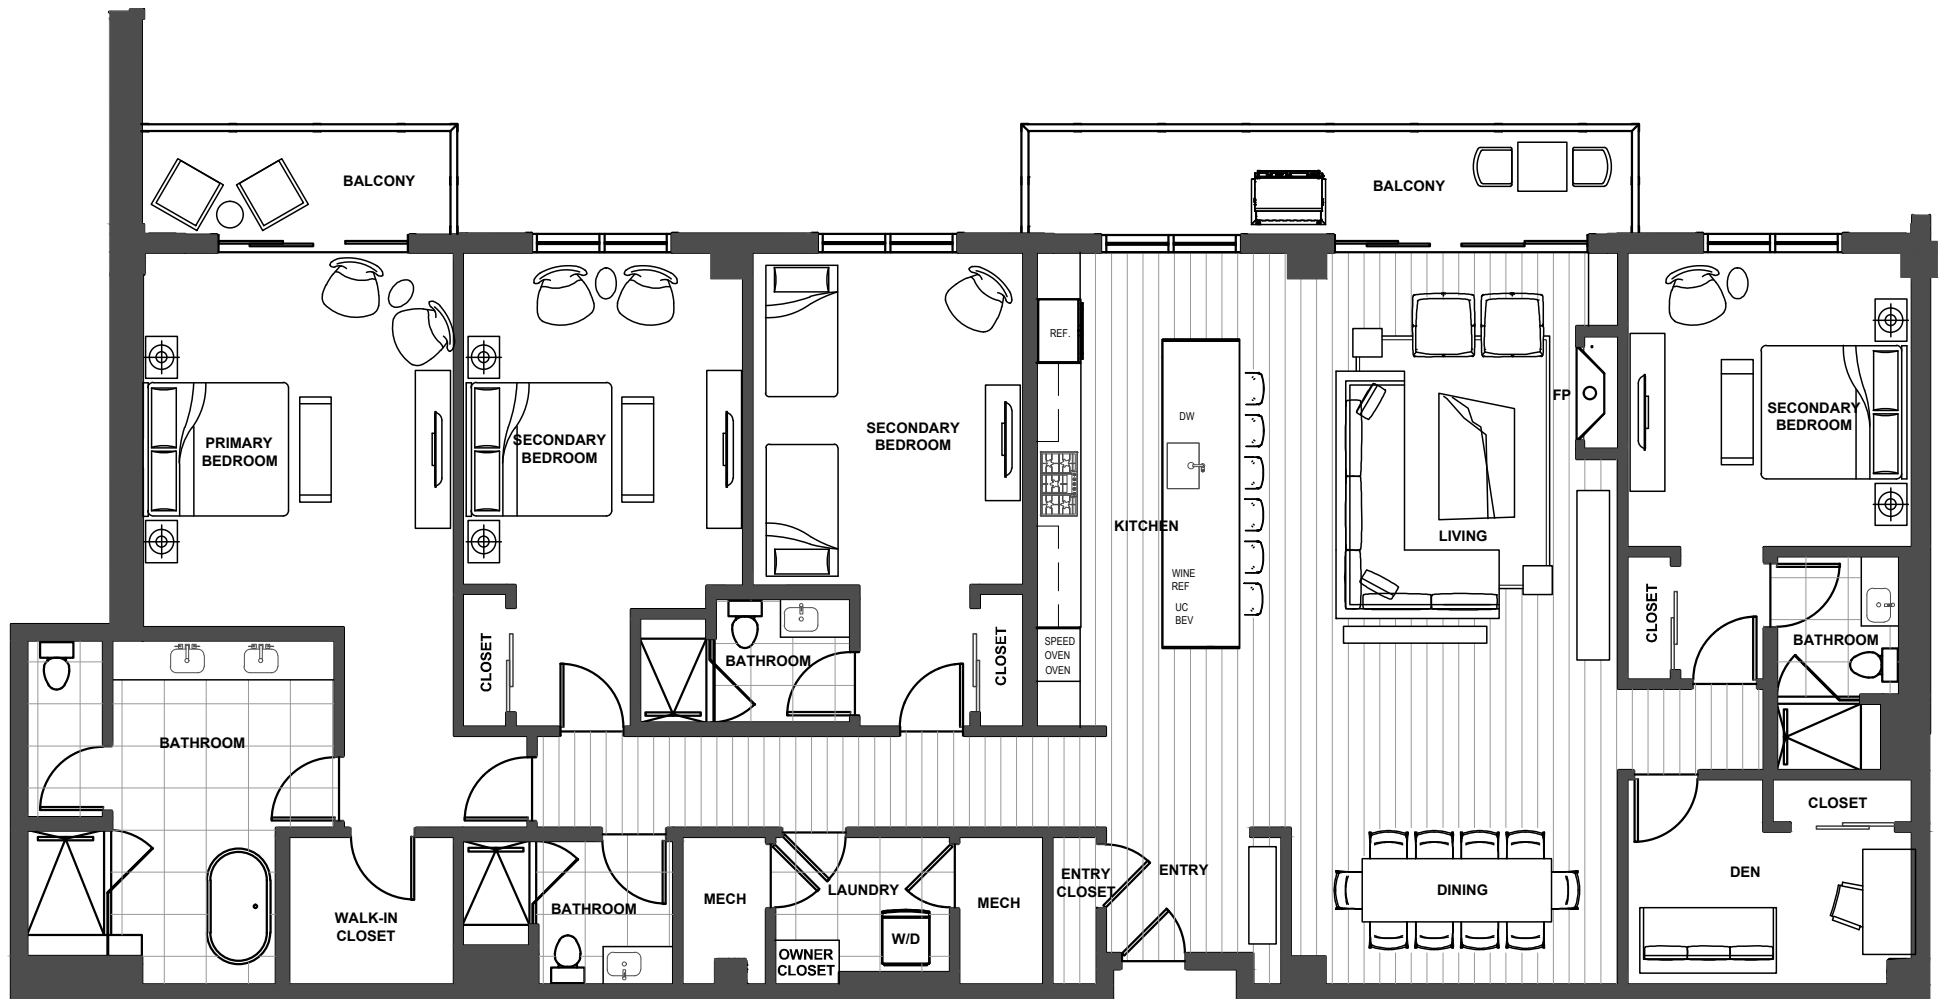

RESIDENCE 416

4-Bed | 4-Bath | Den

2,974 sf + 243 sf Balconies

A LIMITED COLLECTION OF MODERN MOUNTAIN RESIDENCES

This does not constitute an offer to sell nor the solicitation of an offer to purchase made in any jurisdiction nor made to residents of any jurisdiction, including New York, where registration is required. The Project is under development and is not yet complete. The depictions and design of the Project as shown are based on current development plans. Development plans and all improvements, features, land uses, amenities, floor plans, specifications, furnishings, trim, and other information shown here or in any renderings, illustrations, photos, simulated views, graphic images, maps, or other visual depictions are illustrative only and may be changed without notice. No guarantees are made that the Project will be constructed, or if constructed, that the Project will be built, used, operated, or sold in conformance with this information. All rights reserved. 

The Project is under development and is not yet complete. All floor plans, specifications, furnishings, finishes, equipment, trim, features, amenities, and any other characteristics shown here or in any renderings, illustrations, photos, designs, or other visual depictions are illustrative only and may be changed without notice. Statements of approximate square footages are subject to change. Square footage calculations may be made in a variety of manners, and square footage statements cannot be relied upon in deciding to purchase property in the Project or in establishing a purchase price.