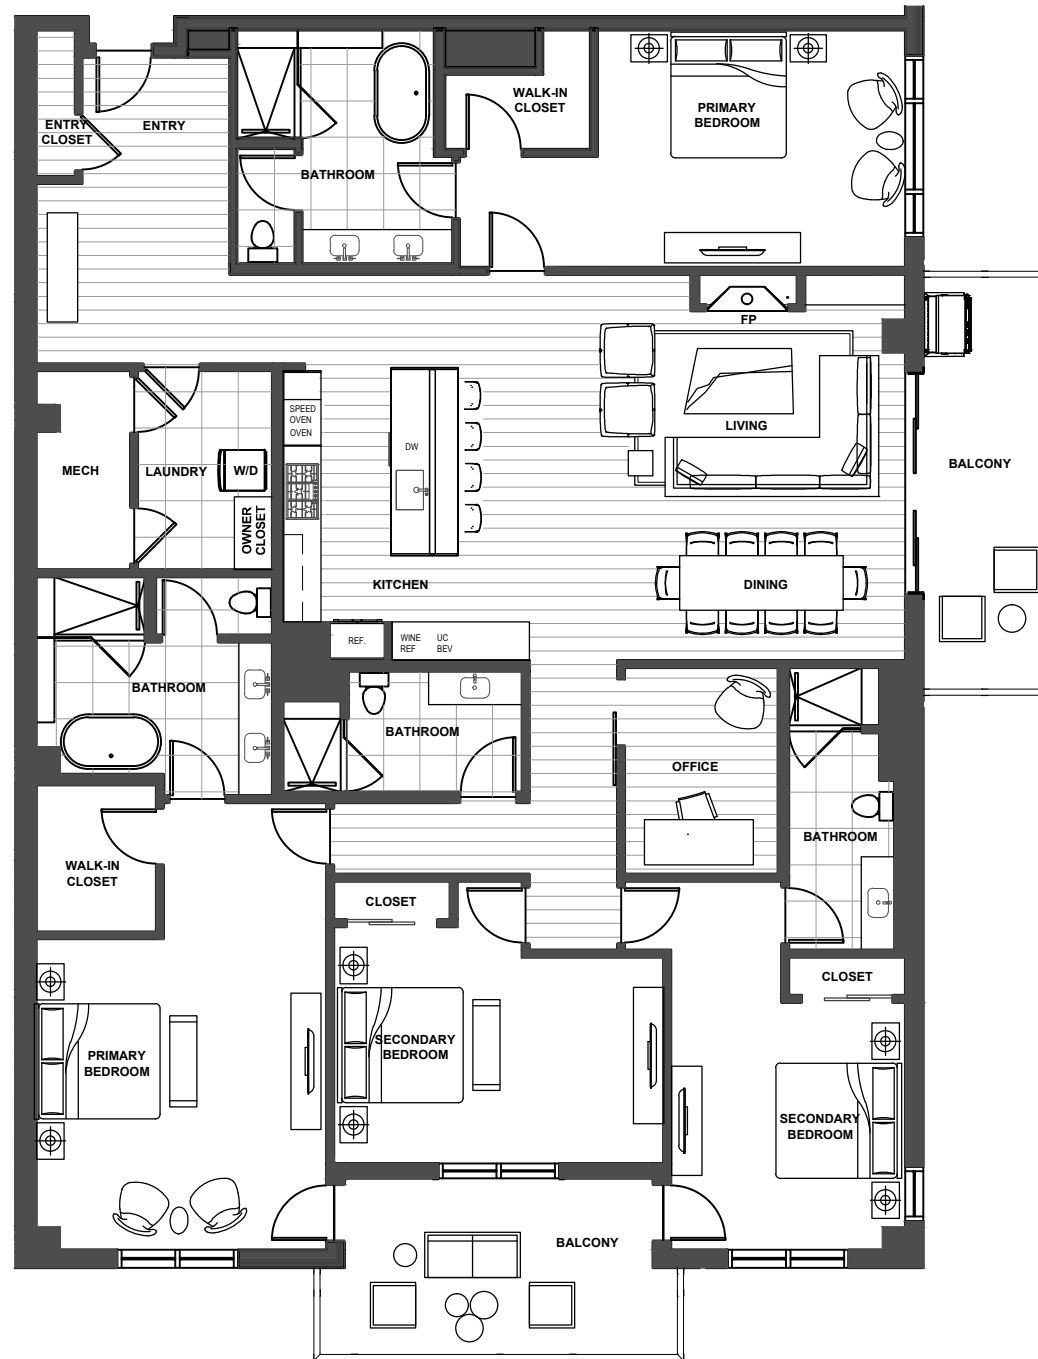

RESIDENCE 413

A LIMITED COLLECTION OF MODERN MOUNTAIN RESIDENCES

RESIDENCE 413

4-Bed | 4-Bath | Office

3,066 sf + 369 sf Balconies

This does not constitute an offer to sell nor the solicitation of an offer to purchase made in any jurisdiction nor made to residents of any jurisdiction, including New York, where registration is required. The Project is under development and is not yet complete. The depictions and design of the Project as shown are based on current development plans. Development plans and all improvements, features, land uses, amenities, floor plans, specifications, furnishings, trim, and other information shown here or in any renderings, illustrations, photos, simulated views, graphic images, maps, or other visual depictions are illustrative only and may be changed without notice. No guarantees are made that the Project will be constructed, or if constructed, that the Project will be built, used, operated, or sold in conformance with this information. All rights reserved. 

The Project is under development and is not yet complete. All floor plans, specifications, furnishings, finishes, equipment, trim, features, amenities, and any other characteristics shown here or in any renderings, illustrations, photos, designs, or other visual depictions are illustrative only and may be changed without notice. Statements of approximate square footages are subject to change. Square footage calculations may be made in a variety of manners, and square footage statements cannot be relied upon in deciding to purchase property in the Project or in establishing a purchase price.