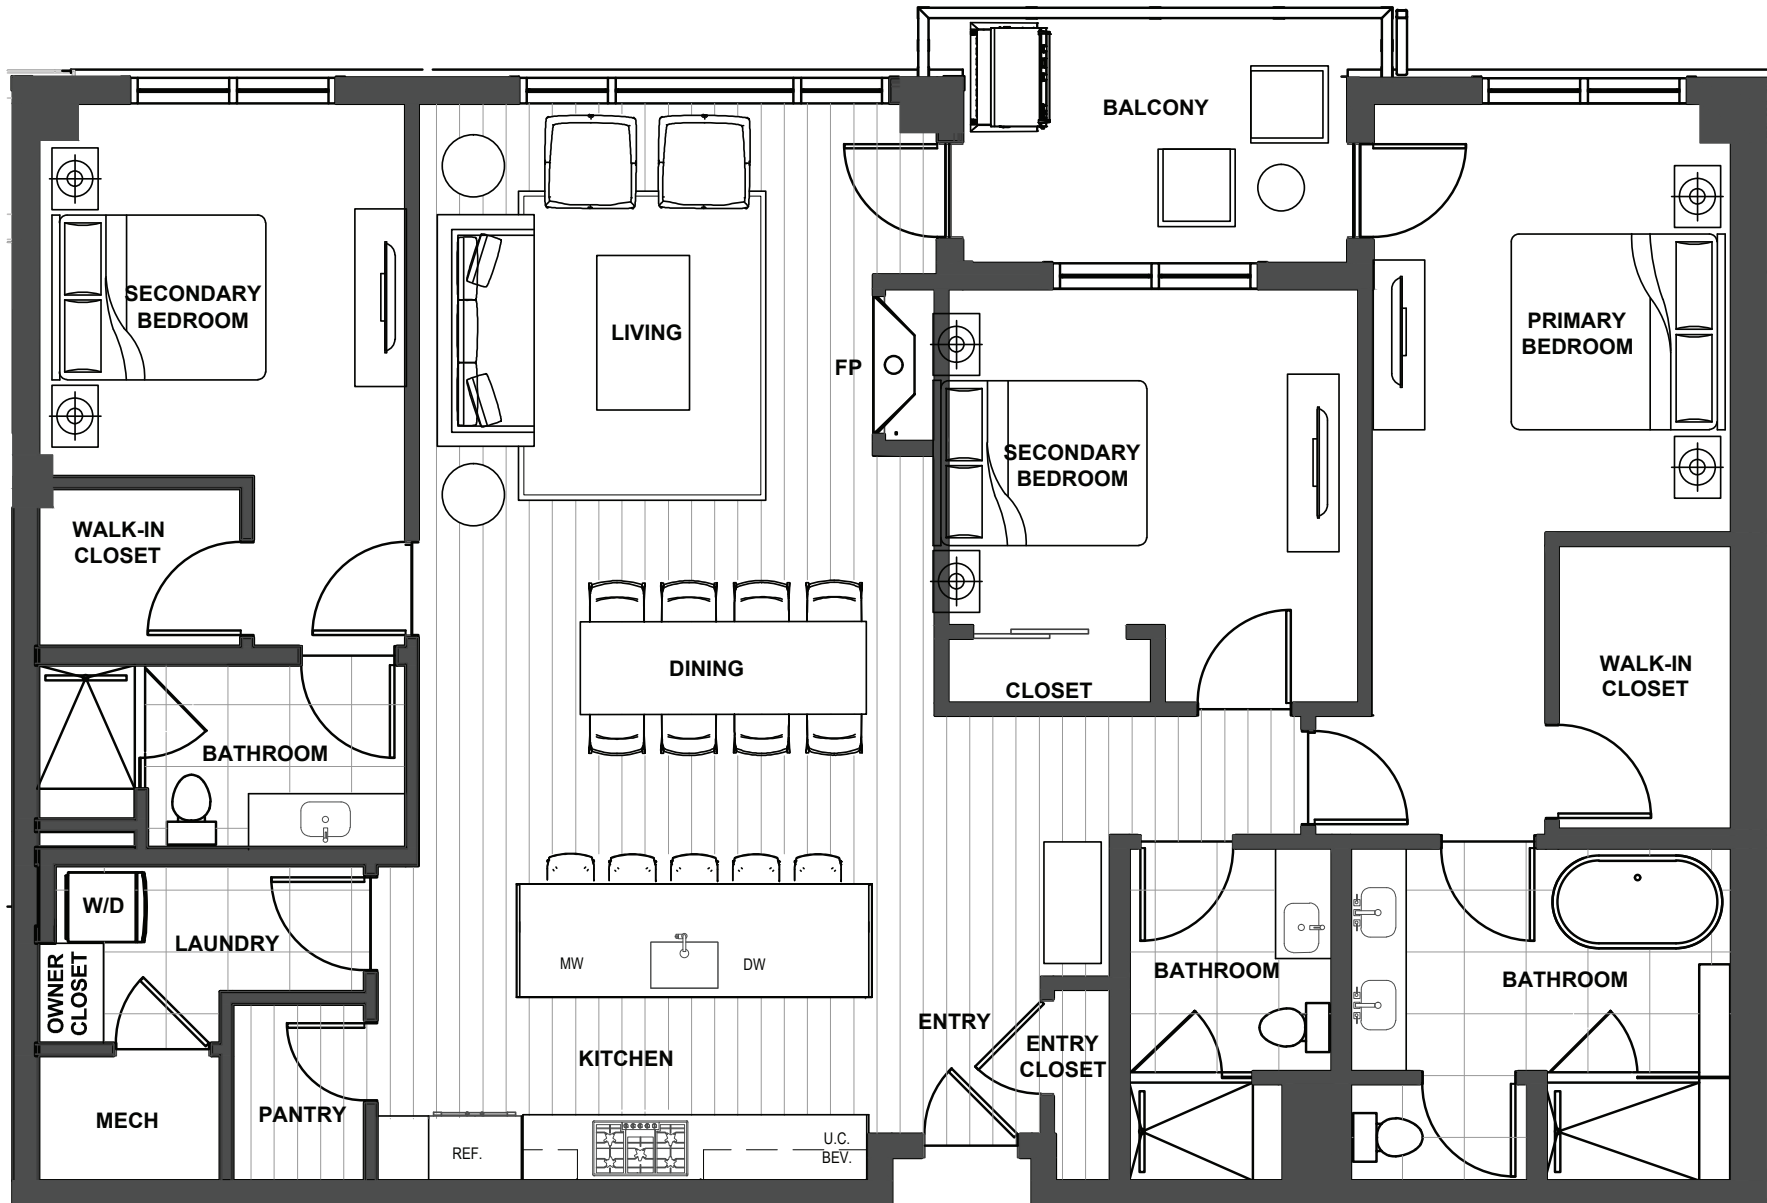

RESIDENCE 418

3-Bed | 3-Bath
1,797 sf + 114 sf Balcony

A LIMITED COLLECTION OF MODERN MOUNTAIN RESIDENCES

This does not constitute an offer to sell nor the solicitation of an offer to purchase made in any jurisdiction nor made to residents of any jurisdiction, including New York, where registration is required. The Project is under development and is not yet complete. The depictions and design of the Project as shown are based on current development plans. Development plans and all improvements, features, land uses, amenities, floor plans, specifications, furnishings, trim, and other information shown here or in any renderings, illustrations, photos, simulated views, graphic images, maps, or other visual depictions are illustrative only and may be changed without notice. No guarantees are made that the Project will be constructed, or if constructed, that the Project will be built, used, operated, or sold in conformance with this information. All rights reserved. 

The Project is under development and is not yet complete. All floor plans, specifications, furnishings, finishes, equipment, trim, features, amenities, and any other characteristics shown here or in any renderings, illustrations, photos, designs, or other visual depictions are illustrative only and may be changed without notice. Statements of approximate square footages are subject to change. Square footage calculations may be made in a variety of manners, and square footage statements cannot be relied upon in deciding to purchase property in the Project or in establishing a purchase price.